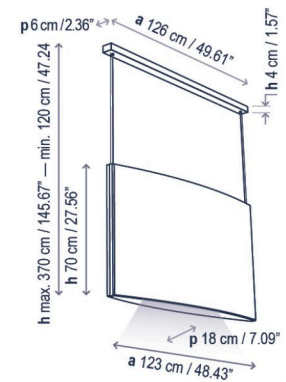

Noren S/123

DRY | 0-10V | 15,3 W LED / CRI: 95 / 3000 K
2295 lm light source

Noren S/123.2

IP 20 | DALI | 15,3 W LED / CRI: 95 / 3000 K
2295 lm light source / fuente de luz

Noren S/123.2

DRY | 0-10V | 15,3 W LED / CRI: 95 / 3000 K
2295 lm light source