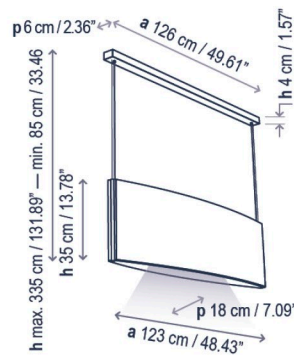

Noren S/123

IP 20 | DALI | 15,3 W LED / CRI: 95 / 3000 K
2295 lm light source / fuente de luz

Noren S/123

DRY | 0-10V | 15,3 W LED / CRI: 95 / 3000 K
2295 lm light source