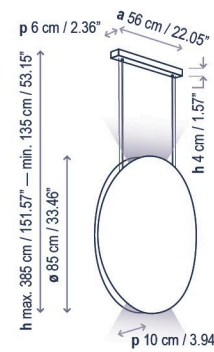

Noren S/85

IP 20 7 W LED / CRI: 95 / 3000 K
1040 lm light source/fuente de luz
 14,4 W LED / CRI: 95 / 3000 K
2160 lm light source/fuente de luz

Noren S/85

DRY 7 W LED / CRI: 95 / 3000 K
1040 lm light source
 14,4 W LED / CRI: 95 / 3000 K
2160 lm light source