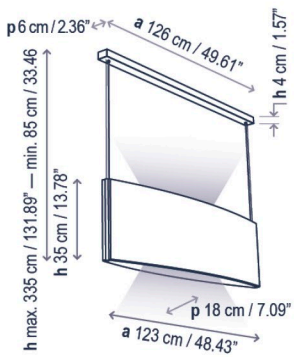

Noren S/123

IP 20 | DALI | 7 W LED / CRI: 95 / 3000 K
1040 lm light source / fuente de luz
15,3 W LED / CRI: 95 / 3000 K
2295 lm light source / fuente de luz

Noren S/123

DRY | 0-10V | 7 W LED / CRI: 95 / 3000 K
1040 lm light source
15,3 W LED / CRI: 95 / 3000 K
2295 lm light source