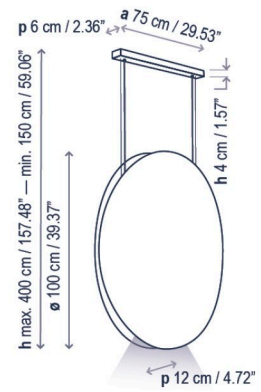

Noren S/100

IP 20 14,4 W LED / CRI: 95
3000 K / 2160 lm
light source/fuente de luz

Noren S/100

DRY 14,4 W LED / CRI: 95
3000 K / 2160 lm
light source