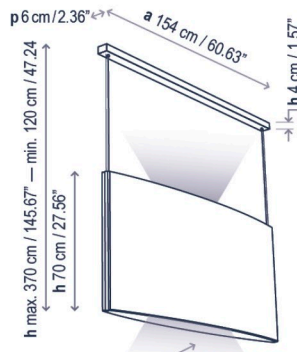

Noren S/151.2

IP 20 7 W LED / CRI: 95 / 3000 K
1040 lm light source/fuente de luz
 20,5 W LED / CRI: 95 / 3000 K
3000 lm light source/fuente de luz

Noren S/151.2

DRY 7 W LED / CRI: 95 / 3000 K
1040 lm light source
 20,5 W LED / CRI: 95 / 3000 K
3000 lm light source