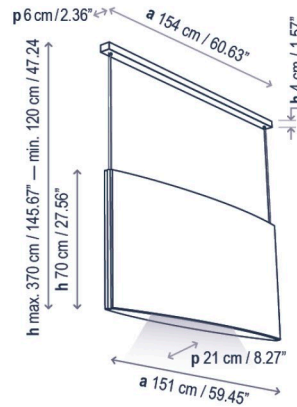

Noren S/151.2

IP 20 20,5 W LED / CRI: 95
3000 K / 3000 lm
light source/fuente de luz

Noren S/151.2

DRY 20,5 W LED / CRI: 95
3000 K / 3000 lm
light source