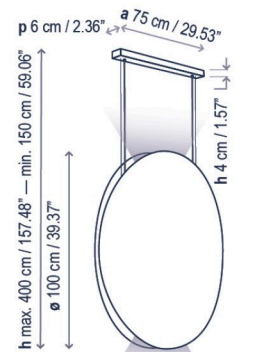

Noren S/100

IP 20 7 W LED / CRI: 95 / 3000 K
1040 lm light source/fuente de luz
 14,4 W LED / CRI: 95 / 3000 K
2160 lm light source/fuente de luz

Noren S/100

DRY 7 W LED / CRI: 95 / 3000 K
1040 lm light source
 14,4 W LED / CRI: 95 / 3000 K
2160 lm light source

Family Familia

	S/72	S/123	S/123.2	S/151	S/151.2	S/85	S/100
page / página	185	184	186	184	183	183	183