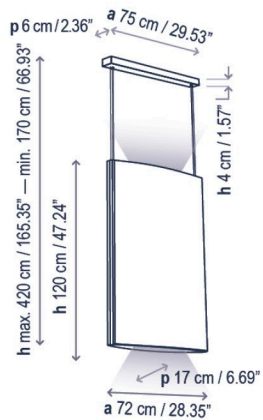

Noren S/123

DRY | 0-10V | 15,3 W LED / CRI: 95 / 3000 K
2295 lm light source

Noren S/123.2

IP 20 | DALI | 15,3 W LED / CRI: 95 / 3000 K
2295 lm light source / fuente de luz

Noren S/123.2

DRY | 0-10V | 15,3 W LED / CRI: 95 / 3000 K
2295 lm light source