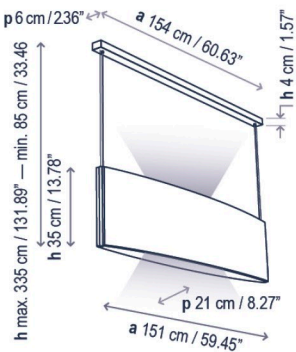

Noren S/151

IP 20 7 W LED / CRI: 95 / 3000 K
1040 lm light source/fuente de luz
 20,5 W LED / CRI: 95 / 3000 K
3000 lm light source/fuente de luz

Only for North America

Noren S/151

DRY 7 W LED / CRI: 95 / 3000 K
1040 lm light source
 20,5 W LED / CRI: 95 / 3000 K
3000 lm light source