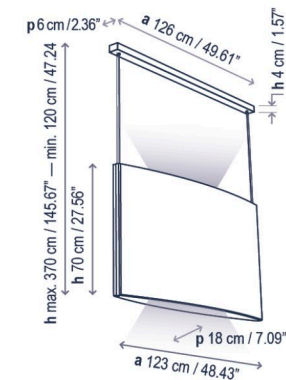

Noren S/123.2

IP 20 | DALI | 7 W LED / CRI: 95 / 3000 K
1040 lm light source / fuente de luz
15,3 W LED / CRI: 95 / 3000 K
2295 lm light source / fuente de luz

Noren S/123.2

DRY | 0-10V | 7 W LED / CRI: 95 / 3000 K
1040 lm light source
15,3 W LED / CRI: 95 / 3000 K
2295 lm light source

Finishes Acabados

Acoustic absorption class: aw A
Clase de absorcion acustica: aw A