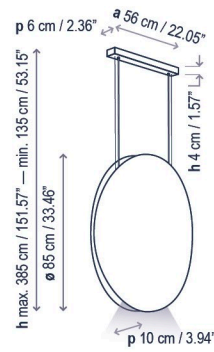

Only for North America

Noren S/151

DRY 20,5 W LED / CRI: 95
3000 K / 3000 lm
light source

Noren S/151.2

IP 20 20,5 W LED / CRI: 95
3000 K / 3000 lm
light source/fuente de luz

Noren S/151.2

DRY 20,5 W LED / CRI: 95
3000 K / 3000 lm
light source